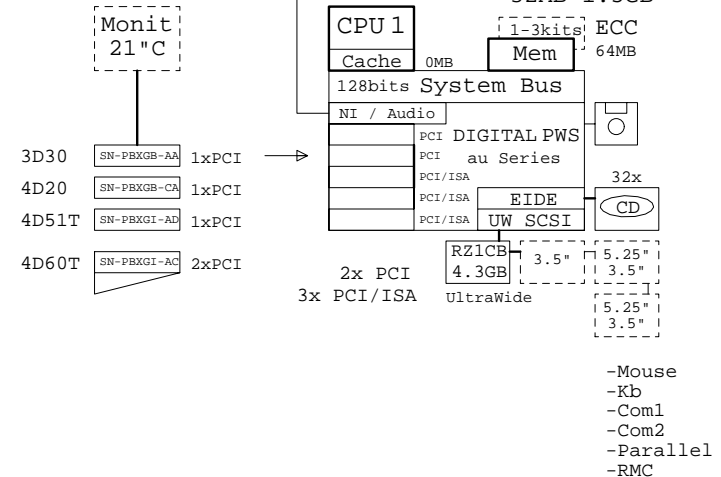

#2 Country kit #3 Keyboard Country variations

SN-PBB4U- Power cords, documents and mouse	SN-LK97W- UNIX LK46W- OVMS	-AE GB -AG G -AM S -AB B -AH NL -AN N -AD DK -AI I -AP F -AF FI -AK CH -AS E

#4 Graphics options, needed

SN-PBXGB-AA	3D30 with 2MB VRAM
SN-PBXGB-CA	4D20 with 16MB VRAM
SN-PBXGI-AD	4D51T 3D with 16MB texture mem
SN-PBXGI-AC	4D60T 3D with 32MB VRAM +16MB t.mem

Internal options

Memory expansion

SN-MSP01-HC	64MB	Max mem:
SN-MSP01-HD	128MB	UNIX =1.5GB
SN-MSP01-HE	256MB	OVMS =1GB
SN-MSP01-HF	512MB	

Cache memory

SN-MSC01-AB	2MB
SN-MSC01-AC	4MB

Internal storage

Tape storage

SN-TLZ10-LK	12/24GB	4mm DAT tape drive
SN-TLZ09-LK	4/8GB	4mm DAT tape drive

Disk storage

SN-PBXRW-NB	4.3GB	UltraSCSI disk 7200,1.0"OVMS
SN-PBXRW-NC	4.3GB	UltraSCSI disk 7200,1.0"UNIX
SN-PBXRW-SA	9.1GB	UltrarSCSI disk 7200,1.6"
SN-PBXRW-TA	18GB	UltraSCSI disk 7200,1.6"

#5 SVGA color monitor

15"	SN-PCXBV-EZ/EY
17"	SN-PCXAV-VZ/VY
19"	SN-PCXAV-TZ
21"	SN-PCXAV-WZ/WY
24"	SN-PCXAV-AZ
North/South	
TFT flat panel display	
15"	SN-PCXAV-KZ

External options

Disk storage

SN-KZPBA-CA	Q-Logic 1040B adapt SE
BN38C-02	2m cable 68HD-VHDCI
DS-BA356-KF	Storage pedestal
BN19C-2E	European power cord
DS-RZ1DB-VW	9.0GB UltraSCSI disk

Licenses included:

- DIGITAL UNIX V4.0d Base license, Open3D, MMS RT
- OpenVMS V7.1-1H1, Base license, Open3D, NAS 150, MMS RT, 1x VMS CONC

@600MHz

SPECint95	18.4
SPECfp95	21.3

Software Processor Code: E

digital	03-Jun-1998	GEBPW4
http://www.digital.com/golden-eggs		

DIGITAL Personal Workstations au
GOLDEN EGGS Visual Configurations, Helsinki